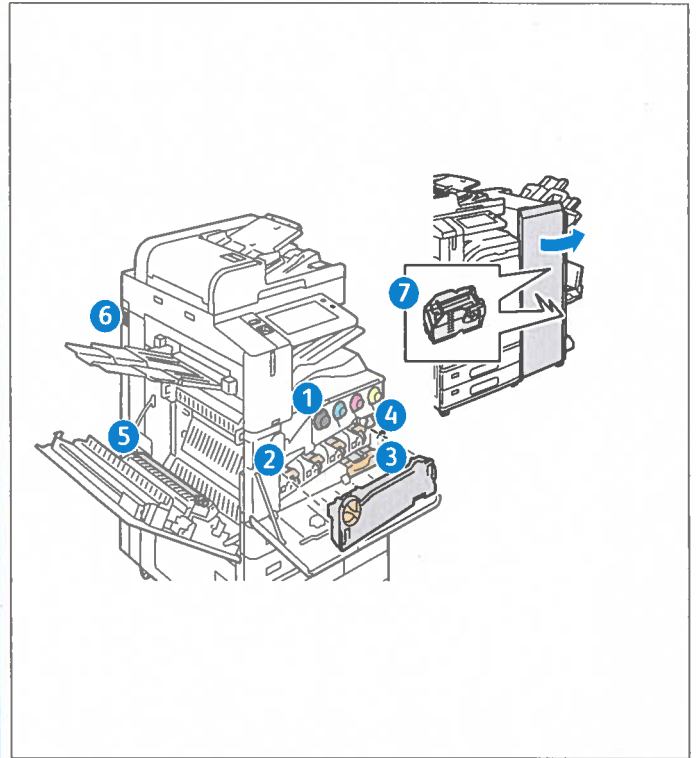

Life Remaining: 100%
 50%
 0%

7 Staple Refill

Reorder: 008R12941

OK

Routine Maintenance Items

2 Drum Cartridge

Black (R1)

Date Installed: Oct 9, 2020
 Reorder: 013R00681
 Estimated Pages Remaining: 198000
 (Based on average printer job size: 1 Pages)