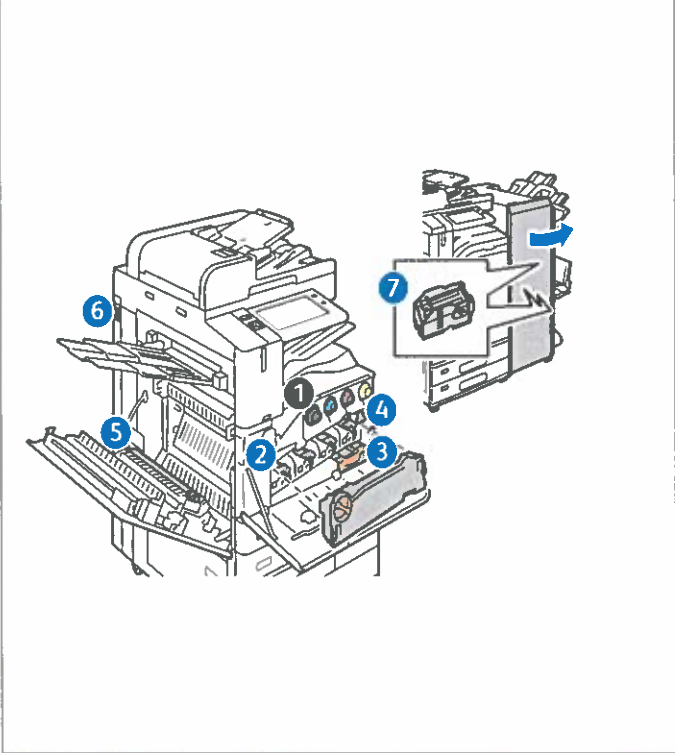

Supplies Usage

Consumables

1 Toner Cartridges

Black Date Installed: Unknown Reorder: Unknown Estimated Pages Remaining: (Based upon this toner cartridge's average coverage:) Third Party Toner Mode. Toner status has been disabled.	Life Remaining 100% 50% 0%
Cyan Date Installed: Unknown Reorder: Unknown Estimated Pages Remaining: (Based upon this toner cartridge's average coverage:) Third Party Toner Mode. Toner status has been disabled.	Life Remaining 100% 50% 0%
Magenta Date Installed: Unknown Reorder: Unknown Estimated Pages Remaining: (Based upon this toner cartridge's average coverage:) Third Party Toner Mode. Toner status has been disabled.	Life Remaining 100% 50% 0%
Yellow Date Installed: Unknown Reorder: Unknown Estimated Pages Remaining: (Based upon this toner cartridge's average coverage:) Third Party Toner Mode. Toner status has been disabled.	Life Remaining 100% 50% 0%

7 Staple Refill Reorder: 008R12941 OK

Routine Maintenance Items

2 Drum Cartridge

Black (R1) Date Installed: Oct 9, 2020 Reorder: 013R00681 Estimated Pages Remaining: 198000 (Based on average printer job size: 1 Pages)	Life Remaining 100% 50% 0%
Cyan (R2) Date Installed: Oct 9, 2020 Reorder: 013R00681 Estimated Pages Remaining: 183000 (Based on average printer job size: 1 Pages)	Life Remaining 100% 50% 0%
Magenta (R3) Date Installed: Oct 9, 2020 Reorder: 013R00681 Estimated Pages Remaining: 183000 (Based on average printer job size: 1 Pages)	Life Remaining 100% 50% 0%
Yellow (R4) Date Installed: Oct 9, 2020 Reorder: 013R00681 Estimated Pages Remaining: 183000 (Based on average printer job size: 1 Pages)	Life Remaining 100% 50% 0%

3 Waste Container

Date Installed: Jan 14, 2025
Reorder: 008R08101 OK

4 Transfer Belt Cleaner

Date Installed: Jan 14, 2025
Reorder: 001R00623
Estimated Pages Remaining: 158500

Life Remaining
100%

50%
0%

5 Second Bias Transfer Roller

Date Installed: Apr 4, 2025
Reorder: 008R08103
Estimated Pages Remaining: 359500

Life Remaining
100%

50%
0%