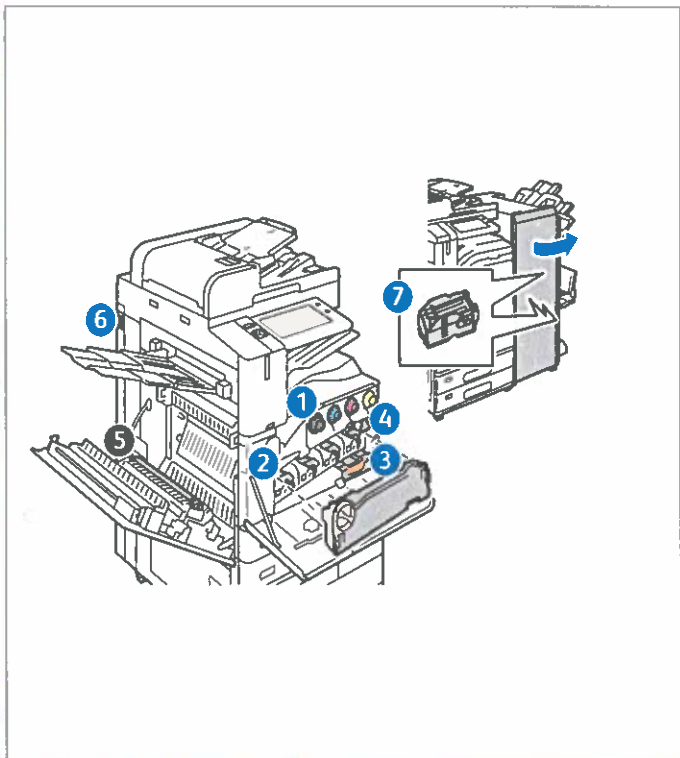

Supplies Usage

Supplies ordering information is located at www.xerox.com/office/supplies

Consumables

1 Toner Cartridges

Black

Date Installed: Unknown
Reorder: 006R01742
Estimated Pages Remaining: 23000
(Based upon this toner cartridge's average coverage: 2%)

Life Remaining: 100%
50%
0%

Cyan

Date Installed: Unknown
Reorder: 006R01743
Estimated Pages Remaining: 18500
(Based upon this toner cartridge's average coverage: 1%)

Life Remaining: 100%
50%
0%

Magenta

Date Installed: Unknown
Reorder: 006R01744
Estimated Pages Remaining: 19000
(Based upon this toner cartridge's average coverage: 1%)

Life Remaining: 100%
50%
0%

Yellow

Date Installed: Unknown
Reorder: 006R01745
Estimated Pages Remaining: 18500
(Based upon this toner cartridge's average coverage: 1%)

Life Remaining: 100%
50%
0%

7 Staple Refill

Reorder: 008R12941

OK

Routine Maintenance Items

2 Drum Cartridge

Black (R1)

Date Installed: Oct 9, 2020
Reorder: 013R00681
Estimated Pages Remaining: 198000
(Based on average printer job size: 1 Pages)

Life Remaining: 100%
50%
0%

Cyan (R2)

Date Installed: Oct 9, 2020
Reorder: 013R00681
Estimated Pages Remaining: 183000
(Based on average printer job size: 1 Pages)

Life Remaining: 100%
50%
0%

Magenta (R3)

Date Installed: Oct 9, 2020
Reorder: 013R00681
Estimated Pages Remaining: 181000
(Based on average printer job size: 1 Pages)

Life Remaining: 100%
50%
0%

Yellow (R4)

Date Installed: Oct 9, 2020
Reorder: 013R00681
Estimated Pages Remaining: 183000
(Based on average printer job size: 1 Pages)

Life Remaining: 100%
50%
0%

3 Waste Container

Date Installed: Jan 14, 2025
Reorder: 008R08101

OK

4 Transfer Belt Cleaner

Date Installed: Jan 14, 2025
Reorder: 001R00623
Estimated Pages Remaining: 158500

5 Second Bias Transfer Roller

Date Installed: Apr 4, 2025
Reorder: 008R08103
Estimated Pages Remaining: 359500