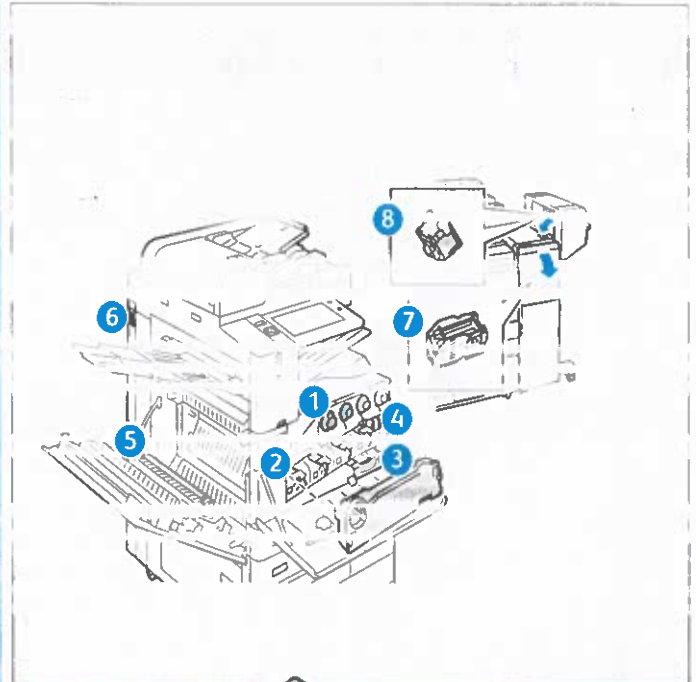

Supplies Usage

Supplier ordering information is located at www.xerox.com/office/supplies

Consumables

1 Toner Cartridges

Black

Date Installed: Jan 9, 2021

Life Remaining 100%

(Based upon this toner cartridge's average coverage: 0%)

Cyan

Date Installed: May 13, 2024

Reorder: 006R01743

Estimated Pages Remaining: 15000

(Based upon this toner cartridge's average coverage: 0%)

Magenta

Date Installed: Mar 12, 2025

Reorder: 006R01744

Estimated Pages Remaining: 20000

(Based upon this toner cartridge's average coverage: 0%)

Yellow

Date Installed: May 13, 2024

Reorder: 006R01745

Estimated Pages Remaining: 6500

(Based upon this toner cartridge's average coverage: 0%)

7 Staple Refill

Reorder: 008R12941

OK

8 Staple Pack

Reorder: 008R12897

OK

Routine Maintenance Items

2 Drum Cartridge

Black (R1)

Date Installed: Nov 29, 2021

Reorder: 013R00681

Estimated Pages Remaining: 25500

(Based on average printer job size: 1 Pages)

Life Remaining 100%

Cyan (R2)

Date Installed: Sep 19, 2022

Reorder: 013R00681

Estimated Pages Remaining: 52500

(Based on average printer job size: 1 Pages)

Life Remaining 100%

Magenta (R3)

Date Installed: Feb 17, 2023

Reorder: 013R00681

Estimated Pages Remaining: 106500

(Based on average printer job size: 1 Pages)

Life Remaining 100%

Yellow (R4)

Date Installed: Jun 28, 2024

Reorder: 013R00681

Estimated Pages Remaining: 148500

(Based on average printer job size: 1 Pages)

Life Remaining 100%

3 Waste Container

Date Installed: Mar 20, 2025

Reorder: 008R08101

OK

4 Transfer Belt Cleaner

Date Installed: Mar 20, 2025

Reorder: 001R00623

Estimated Pages Remaining: 99000

Life Remaining 100%

5 Second Bias Transfer Roller

Date Installed: Mar 26, 2025

Reorder: 008R08103

Estimated Pages Remaining: 50000

Life Remaining 100%