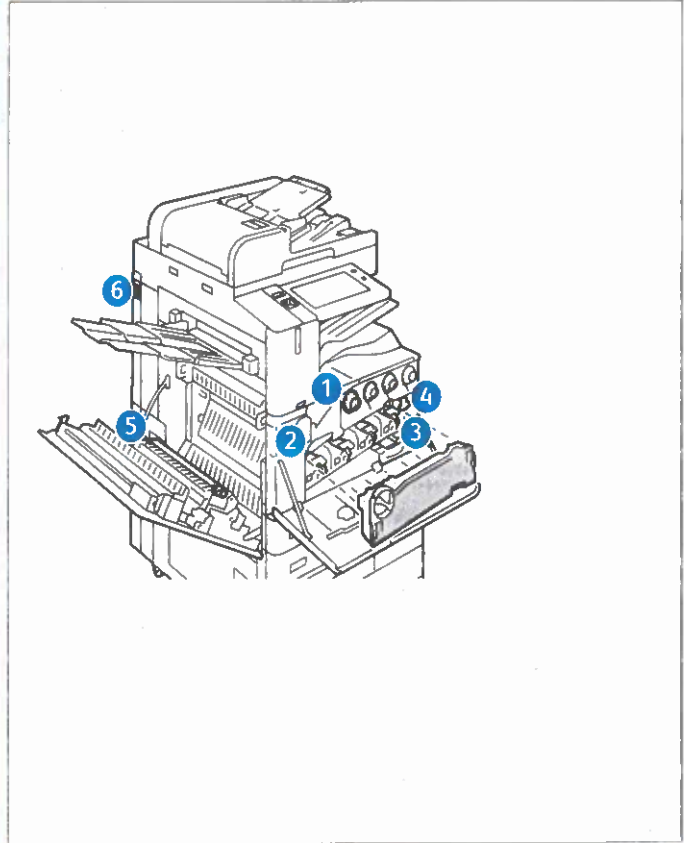

Supplies Usage

Consumables

1 Toner Cartridges

Black

Date Installed: Aug 11, 2022
Reorder: 006R01742
Estimated Pages Remaining: 0
(Based upon this toner cartridge's average coverage: 33%)

Life Remaining: 0%

Cyan

Date Installed: Jan 1, 2021
Reorder: 006R01743
Estimated Pages Remaining: 8000
(Based upon this toner cartridge's average coverage: 2%)

Life Remaining: 100%

Magenta

Date Installed: Jun 12, 2024
Reorder: 006R01744
Estimated Pages Remaining: 16000
(Based upon this toner cartridge's average coverage: 29%)

Life Remaining: 100%

Yellow

Date Installed: Mar 12, 2025
Reorder: 006R01745
Estimated Pages Remaining: 19500
(Based upon this toner cartridge's average coverage: 1%)

Life Remaining: 100%

Routine Maintenance Items

2 Drum Cartridge

Black (R1)

Date Installed: Mar 10, 2023
Reorder: 013R00681
Estimated Pages Remaining: 138000
(Based on average printer job size: 1 Pages)

Life Remaining: 100%

Cyan (R2)

Date Installed: Apr 10, 2023
Reorder: 013R00681
Estimated Pages Remaining: 146500
(Based on average printer job size: 1 Pages)

Life Remaining: 100%

Magenta (R3)

Date Installed: Jan 3, 2021
Reorder: 013R00681
Estimated Pages Remaining: 164500
(Based on average printer job size: 1 Pages)

Life Remaining: 100%

Yellow (R4)

Date Installed: Mar 10, 2023
Reorder: 013R00681
Estimated Pages Remaining: 128000
(Based on average printer job size: 1 Pages)

Life Remaining: 100%

3 Waste Container

Date Installed: Apr 16, 2025
Reorder: 008R08101

OK

4 Transfer Belt Cleaner

Date Installed: Apr 16, 2025
Reorder: 001R00623
Estimated Pages Remaining: 157500

Life Remaining: 100%

5 Second Bias Transfer Roller

Date Installed: Apr 16, 2025
Reorder: 008R08103
Estimated Pages Remaining: 357500

Life Remaining: 100%