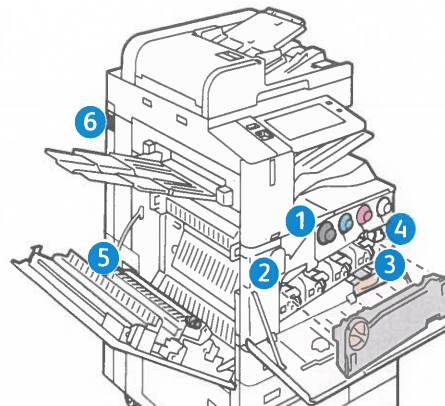

Life Remaining: 0% (Warning icon)

Yellow

Date Installed: Jan 9, 2021
 Reorder: 006R01745
 Estimated Pages Remaining: 13500
 (Based upon this toner cartridge's average coverage: 1 %)

Life Remaining: 50%

Routine Maintenance Items