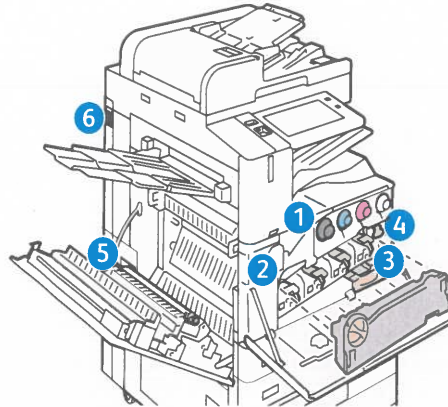

Supplies Usage

Consumables

1 Toner Cartridges

Black

Date Installed: May 13, 2024
Reorder: 006R01742
Estimated Pages Remaining: 500
(Based upon this toner cartridge's average coverage: 1%)

Life Remaining: 100%
50%
0%

Cyan

Date Installed: Jan 9, 2021
Reorder: 006R01743
Estimated Pages Remaining: 12000
(Based upon this toner cartridge's average coverage: 1%)

Life Remaining: 100%
50%
0%

Magenta

Date Installed: Dec 30, 2024
Reorder: 006R01744
Estimated Pages Remaining: 500
(Based upon this toner cartridge's average coverage: 1%)

Life Remaining: 100%
50%
0%

Yellow

Date Installed: Jan 9, 2021
Reorder: 006R01745
Estimated Pages Remaining: 13500
(Based upon this toner cartridge's average coverage: 1%)

Life Remaining: 100%
50%
0%

Routine Maintenance Items

2 Drum Cartridge

Black (R1)

Date Installed: Mar 10, 2023
Reorder: 013R00681
Estimated Pages Remaining: 146000
(Based on average printer job size: 1 Pages)

Life Remaining: 100%
50%
0%

Cyan (R2)

Date Installed: Apr 10, 2023
Reorder: 013R00681
Estimated Pages Remaining: 152000
(Based on average printer job size: 1 Pages)

Life Remaining: 100%
50%
0%

Magenta (R3)

Date Installed: Jan 3, 2021
Reorder: 013R00681
Estimated Pages Remaining: 174000
(Based on average printer job size: 1 Pages)

Life Remaining: 100%
50%
0%

Yellow (R4)

Date Installed: Mar 10, 2023
Reorder: 013R00681
Estimated Pages Remaining: 135500
(Based on average printer job size: 1 Pages)

Life Remaining: 100%
50%
0%

3 Waste Container

Date Installed: Feb 19, 2025
Reorder: 008R08101

OK

4 Transfer Belt Cleaner

Date Installed: Feb 19, 2025
Reorder: 001R00623
Estimated Pages Remaining: 159000

5 Second Bias Transfer Roller

Date Installed: Feb 19, 2025
Reorder: 008R08103
Estimated Pages Remaining: 359000