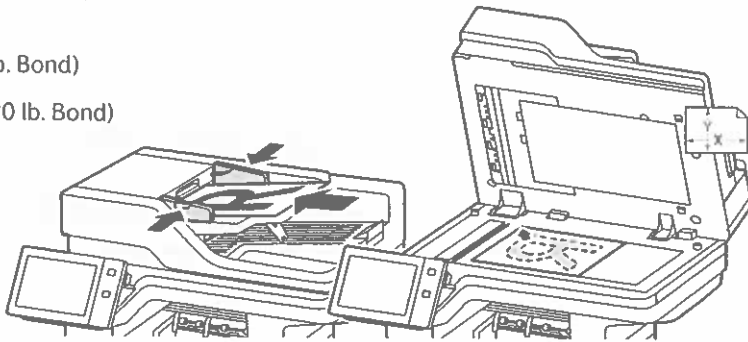

Xerox® VersaLink® B625
Multifunction Printer

xerox™

Copying

For details, refer to the *User Guide*.

1

X: 127–356 mm (4.88–14 in.)
Y: 76–216 mm (2–8.5 in.)

52–120 g/m²
(14 lb. Text–32 lb. Bond)

≤100 (75 g/m², 20 lb. Bond)

X: 25–355.6 mm (.98–14 in.)
Y: 25–215.9 mm (.98–8.5 in.)

Load the original documents.

2

Touch **Copy**, then and select the number of copies.

3

Select feature settings from the list, then touch **Start**.