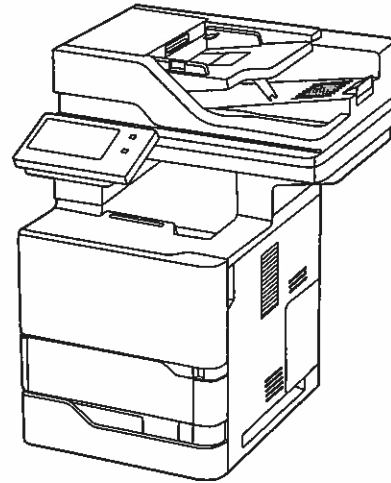

Xerox® VersaLink® B625 Multifunction Printer

Configurable, connected, and highly capable.

The VersaLink® B625 Multifunction Printer gives you the freedom to work where and how you want. Loaded with features designed to increase productivity, this highly configurable, cloud-connected workplace assistant delivers completely new capabilities that go far beyond the competition. You can count on the B625 to make your business more efficient.

PRINT, COPY, SCAN, FAX, CLOUD

-  65 ppm Letter
61 ppm A4
-  Solutions
-  Cloud connectivity
-  Single pass
Two-sided scanning
-  1200 x 1200 dpi
-  Up to 3,850 pages
-  Optional: 3 additional paper trays