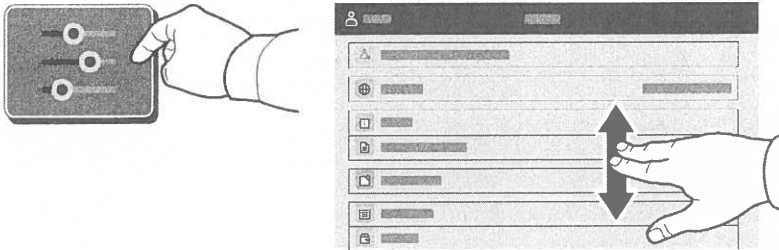

37573

Device app

The Device app provides access to supplies status, printer information, and settings. Some menus and settings require log in with the administrator name and password.

Billing and Usage Information

In the Device features menu, to view basic impression counts, touch **Billing/Usage**. To view detailed usage counts, touch **Usage Counters**. The list provides detailed impression count categories.