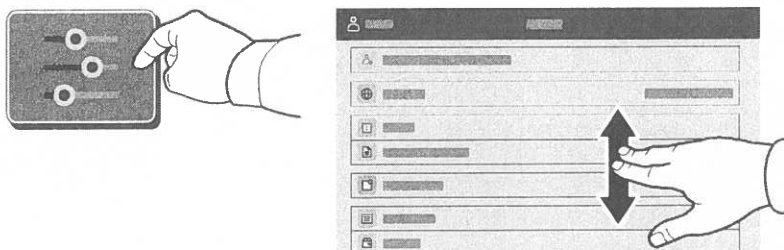

37573

Xerox® VersaLink® B415
Multifunction Printer

xerox™

Device app

The Device app provides access to supplies status, printer information, and settings. Some menus and settings require log in with the administrator name and password.

Billing and Usage Information

In the Device features menu, to view basic impression counts, touch **Billing/Usage**. To view detailed usage counts, touch **Usage Counters**. The list provides detailed impression count categories.