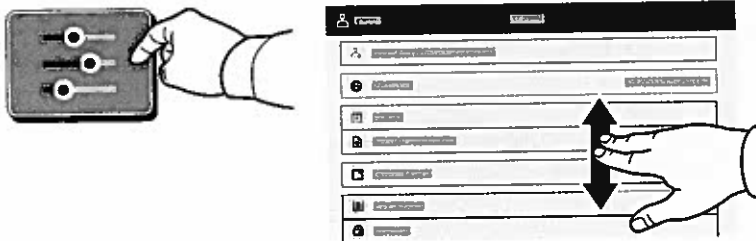

37575

Xerox® VersaLink® B415
Multifunction Printer

xerox™

Device app

The Device app provides access to supplies status, printer information, and settings. Some menus and settings require log in with the administrator name and password.

Billing and Usage Information

In the Device features menu, to view basic impression counts, touch **Billing/Usage**. To view detailed usage counts, touch **Usage Counters**. The list provides detailed impression count categories.