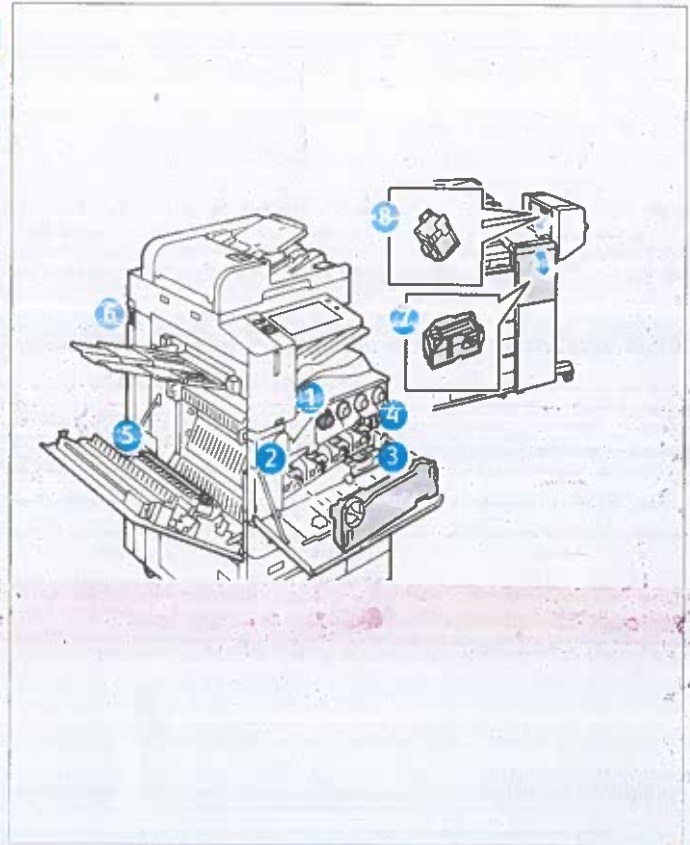

Supplies Usage

Consumables

1 Toner Cartridges

Black Date Installed: Feb 5, 2024 Reorder: 006R01742 Estimated Pages Remaining: 14500 (Based upon this toner cartridge's average coverage: 0%)	Life Remaining 100% 50% 0%
Cyan Date Installed: Aug 18, 2022 Reorder: 006R01743 Estimated Pages Remaining: 500 (Based upon this toner cartridge's average coverage: 0%)	Life Remaining 100% 50% 0%
Magenta Date Installed: Jan 2, 2021 Reorder: 006R01744 Estimated Pages Remaining: 500 (Based upon this toner cartridge's average coverage: 0%)	Life Remaining 100% 50% 0%
Yellow Date Installed: Jun 20, 2024 Reorder: 006R01745 Estimated Pages Remaining: 21000 (Based upon this toner cartridge's average coverage: 0%)	Life Remaining 100% 50% 0%

Routine Maintenance Items

2 Drum Cartridge

Black (R1) Date Installed: Dec 20, 2021 Reorder: 013R00681 Estimated Pages Remaining: 129000 (Based on average printer job size: 1 Pages)	Life Remaining 100% 50% 0%
Cyan (R2) Date Installed: Nov 29, 2021 Reorder: 013R00681 Estimated Pages Remaining: 104000 (Based on average printer job size: 1 Pages)	Life Remaining 100% 50% 0%
Magenta (R3) Date Installed: Mar 8, 2024 Reorder: 013R00681 Estimated Pages Remaining: 153500 (Based on average printer job size: 1 Pages)	Life Remaining 100% 50% 0%
Yellow (R4) Date Installed: Mar 7, 2022 Reorder: 013R00681 Estimated Pages Remaining: 41000 (Based on average printer job size: 1 Pages)	Life Remaining 100% 50% 0%

3 Waste Container

Date Installed: Jul 8, 2024 Reorder: 008R08102	OK

4 Transfer Belt Cleaner

Date Installed: Jul 8, 2024 Reorder: 001R00623 Estimated Pages Remaining: 159500	Life Remaining 100% 50% 0%

5 Second Bias Transfer Roller

Date Installed: Jul 8, 2024 Reorder: 008R08103 Estimated Pages Remaining: 359500	Life Remaining 100% 50% 0%

6 Fan Filter

Date Installed: Jul 8, 2024 Reorder: 005R00104 Estimated Pages Remaining: 499500	Life Remaining 100% 50% 0%