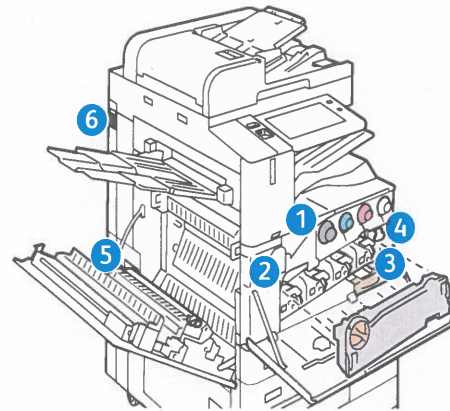

Yellow

Date Installed: Jan 9, 2021
 Reorder: 006R01757
 Estimated Pages Remaining: 21000
 (Based upon this toner cartridge's average coverage: 1 %)

Life Remaining: 100% (Bar chart showing 100% remaining)