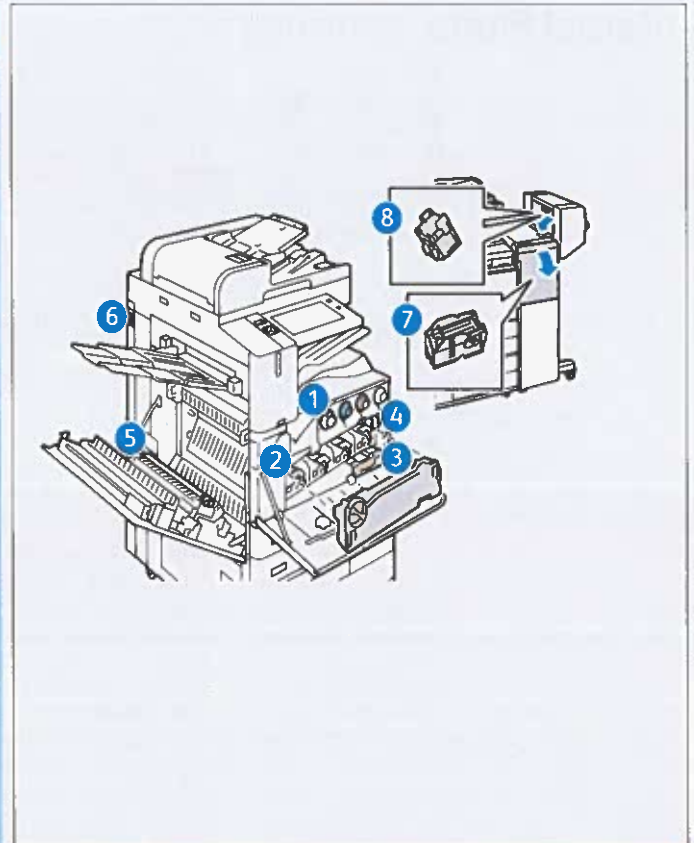

Supplies Usage

Consumables

1 Toner Cartridges

Black

Date Installed: Jan 9, 2021
Reorder: 006R01754
Estimated Pages Remaining: 35000
(Based upon this toner cartridge's average coverage: 0%)

Life Remaining: 100%
50%
0%

Cyan

Date Installed: Jan 9, 2021
Reorder: 006R01755
Estimated Pages Remaining: 21000
(Based upon this toner cartridge's average coverage: 0%)

Life Remaining: 100%
50%
0%

Magenta

Date Installed: Jan 9, 2021
Reorder: 006R01756
Estimated Pages Remaining: 21000
(Based upon this toner cartridge's average coverage: 0%)

Life Remaining: 100%
50%
0%

Yellow

Date Installed: Jan 9, 2021
Reorder: 006R01757
Estimated Pages Remaining: 21000
(Based upon this toner cartridge's average coverage: 0%)

Life Remaining: 100%
50%
0%

Routine Maintenance Items

2 Drum Cartridge

Black (R1)

Date Installed: Sep 19, 2022
Reorder: 013R00681
Estimated Pages Remaining: 62000
(Based on average printer job size: 1 Pages)

Life Remaining: 100%
50%
0%

Cyan (R2)

Date Installed: Sep 19, 2022
Reorder: 013R00681
Estimated Pages Remaining: 61000
(Based on average printer job size: 1 Pages)

Life Remaining: 100%
50%
0%

Magenta (R3)

Date Installed: Feb 17, 2023
Reorder: 013R00681
Estimated Pages Remaining: 118500
(Based on average printer job size: 1 Pages)

Life Remaining: 100%
50%
0%

Yellow (R4)

Date Installed: Nov 29, 2021
Reorder: 013R00681
Estimated Pages Remaining: 32000
(Based on average printer job size: 1 Pages)

Life Remaining: 100%
50%
0%

3 Waste Container

Date Installed: Jan 1, 2021
Reorder: 008R08101

OK

4 Transfer Belt Cleaner

Date Installed: Jan 1, 2021
Reorder: 001R00623
Estimated Pages Remaining: 259500

5 Second Bias Transfer Roller

Date Installed: Jan 1, 2021
Reorder: 008R08103
Estimated Pages Remaining: 359500