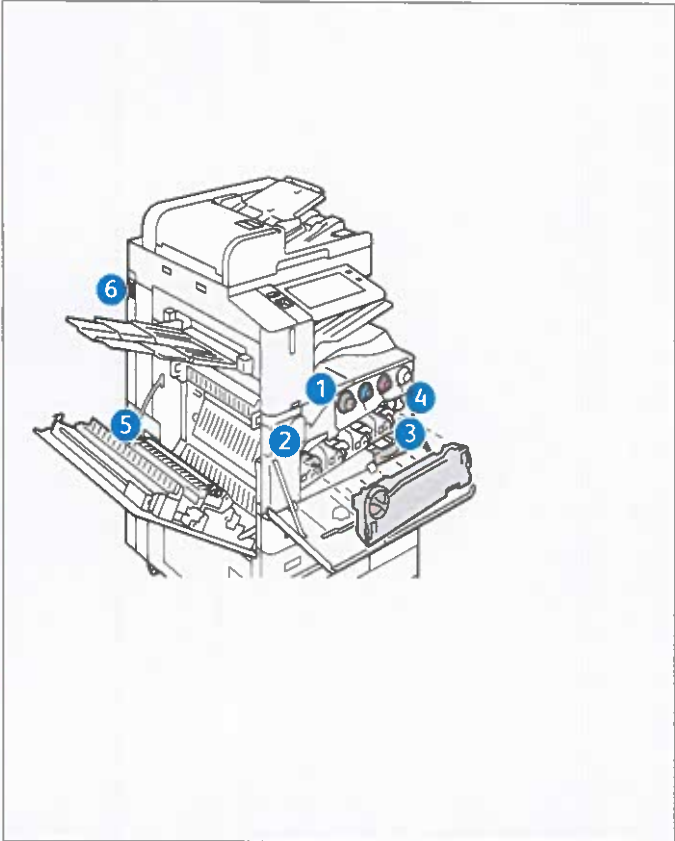

Routine Maintenance Items

2 Drum Cartridge

Black (R1) Date Installed: Sep 19, 2022 Reorder: 013R00681 Estimated Pages Remaining: 58500 (Based on average printer job size: 1 Pages)	Life Remaining 100% 50% 0%
Cyan (R2) Date Installed: Sep 19, 2022 Reorder: 013R00681 Estimated Pages Remaining: 57500 (Based on average printer job size: 1 Pages)	Life Remaining 100% 50% 0%
Magenta (R3) Date Installed: Feb 17, 2023 Reorder: 013R00681 Estimated Pages Remaining: 115000 (Based on average printer job size: 1 Pages)	Life Remaining 100% 50% 0%
Yellow (R4) Date Installed: Nov 29, 2021 Reorder: 013R00681 Estimated Pages Remaining: 28500 (Based on average printer job size: 1 Pages)	Life Remaining 100% 50% 0%

3 Waste Container

Date Installed: Jan 1, 2021
Reorder: 008R08101

OK

4 Transfer Belt Cleaner

Date Installed: Jan 1, 2021
Reorder: 001R00623
Estimated Pages Remaining: 257000

5 Second Bias Transfer Roller

Date Installed: Jan 1, 2021
Reorder: 008R08103
Estimated Pages Remaining: 357000