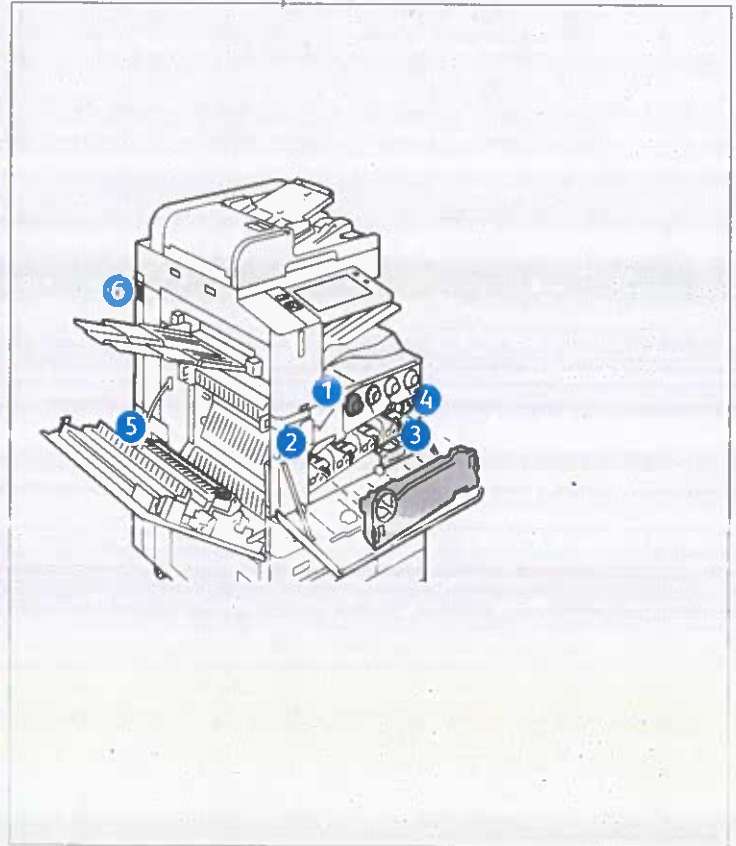

Supplies Usage

Supplies ordering information is located at www.xerox.com/office/supplies

Consumables

1 Toner Cartridges

Black

Date Installed: Nov 30, 1979
Reorder: 006R01742
Estimated Pages Remaining: 14500
(Based upon this toner cartridge's average coverage: 4%)

Cyan

Date Installed: Nov 30, 1979
Reorder: 006R01743
Estimated Pages Remaining: 500
(Based upon this toner cartridge's average coverage: 10%)

Magenta

Date Installed: Nov 30, 1979
Reorder: 006R01744
Estimated Pages Remaining: 500
(Based upon this toner cartridge's average coverage: 13%)

Yellow

Date Installed: Nov 30, 1979
Reorder: 006R01745
Estimated Pages Remaining: 20500
(Based upon this toner cartridge's average coverage: 15%)

Routine Maintenance Items

2 Drum Cartridge

Black (R1)

Date Installed: Dec 20, 2021
Reorder: 013R00681
Estimated Pages Remaining: 129000
(Based on average printer job size: 1 Pages)

Cyan (R2)

Date Installed: Nov 29, 2021
Reorder: 013R00681
Estimated Pages Remaining: 104000
(Based on average printer job size: 1 Pages)

Magenta (R3)

Date Installed: Mar 3, 2024
Reorder: 013R00681
Estimated Pages Remaining: 152000
(Based on average printer job size: 1 Pages)

Yellow (R4)

Date Installed: Mar 7, 2022
Reorder: 013R00681
Estimated Pages Remaining: 41500
(Based on average printer job size: 1 Pages)

3 Waste Container

Date Installed: Jul 8, 2024
Reorder: 008R08102

OK

4 Transfer Belt Cleaner

Date Installed: Jul 8, 2024
Reorder: 001R00623
Estimated Pages Remaining: 159500

5 Second Bias Transfer Roller

Date Installed: Jul 8, 2024
Reorder: 008R08103
Estimated Pages Remaining: 359500

6 Fan Filter

Date Installed: Jul 8, 2024
Reorder: 008R08104
Estimated Pages Remaining: 499500

Recycling information is located at: