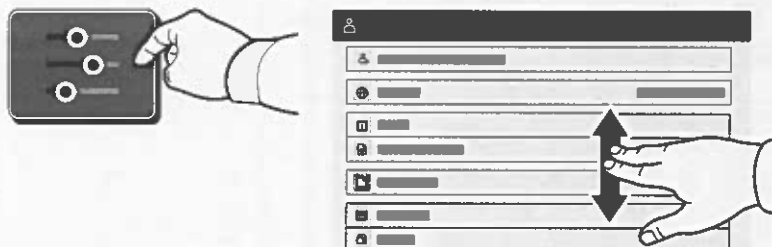

Device app

The Device app provides access to supplies status, printer information, and settings. Some menus and settings require log in with the administrator name and password.

Billing and Usage Information