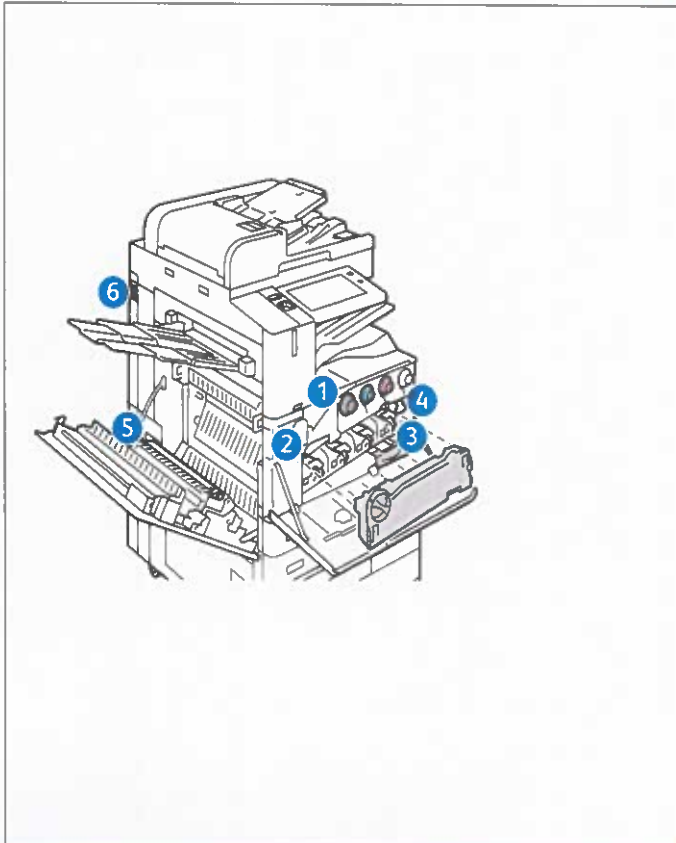

Life Remaining: 100%, 50%, 0%

**Yellow**

Date Installed: Apr 12, 2024  
Reorder: 006R01745  
Estimated Pages Remaining: 17500  
(Based upon this toner cartridge's average coverage: 1%)

Life Remaining: 100%, 50%, 0%