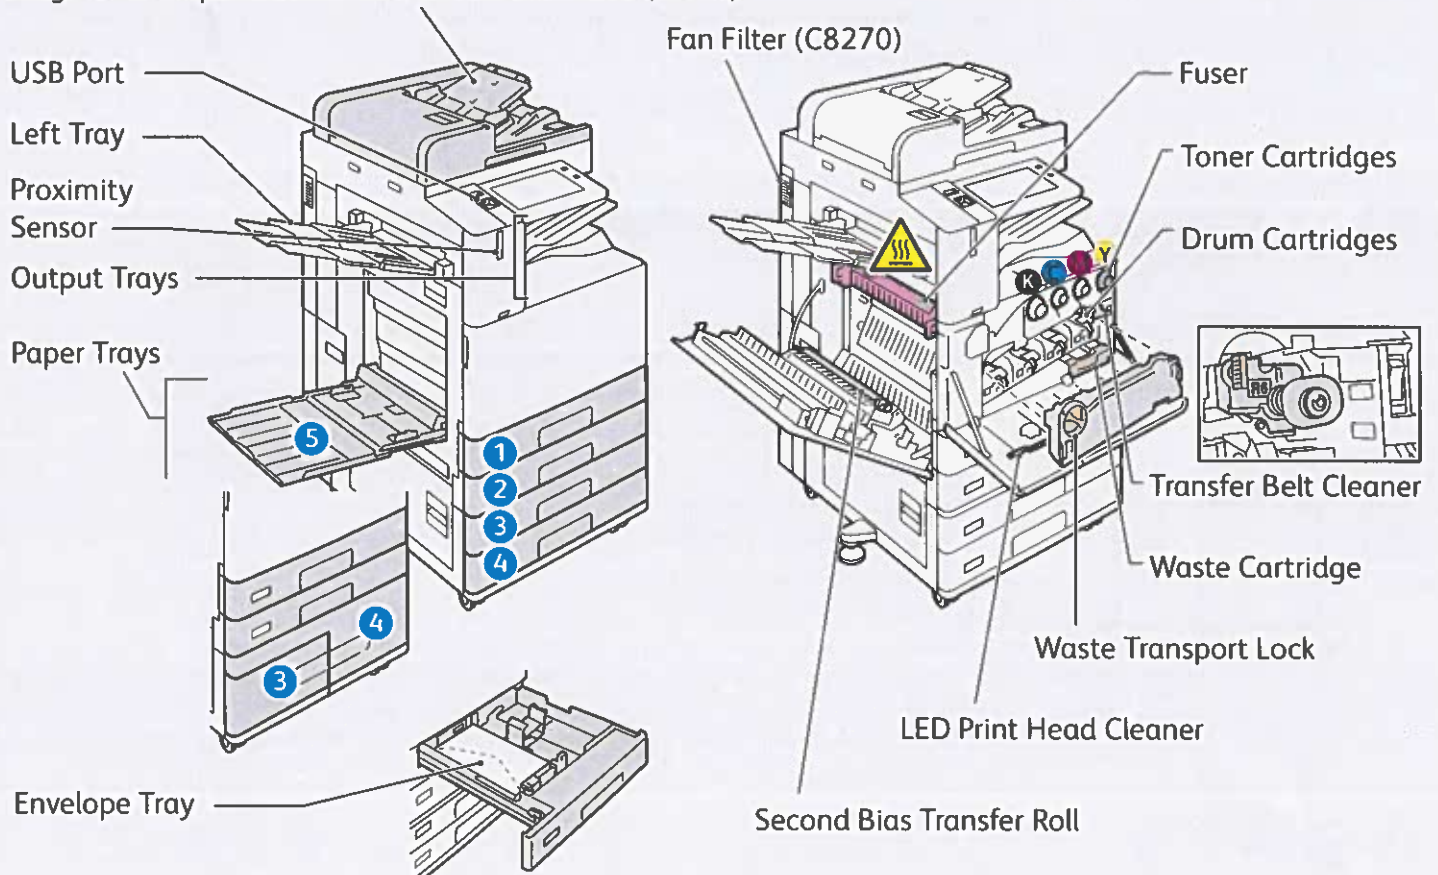

Xerox® AltaLink® C8230/C8235/C8245/C8255/C8270
Color Multifunction Printer

xerox™

Printer Tour

Optional accessories can be part of your printer setup. For details, refer to the *User Guide*.

Single-Pass Duplex Automatic Document Feeder (DADF)

To restart the printer, on the control panel, press the **secondary power switch** (1).

For full printer power off, press the **secondary power switch** (1). Behind the front cover, press the **main power switch** (2).

To select sleep mode, press the **secondary power switch** (1). At the printer control panel touch screen, touch a selection.