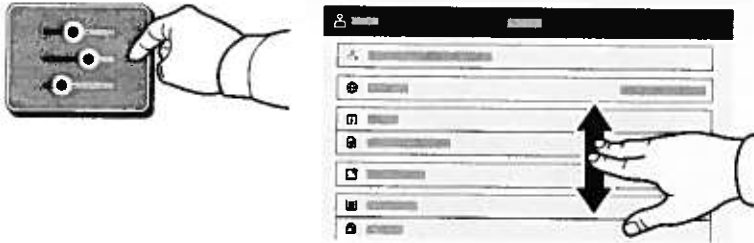

Device app ⇒ 37573

The Device app provides access to supplies status, printer information, and settings. Some menus and settings require log in with the administrator name and password.

Billing and Usage Information ⇒ 37574