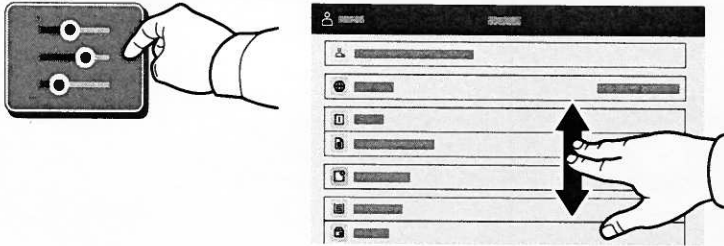

Device app

The Device app provides access to supplies status, printer information, and settings. Some menus and settings require log in with the administrator name and password.

37574

Billing and Usage Information

In the Device features menu, to view basic impression counts, touch **Billing/Usage**. To view detailed usage counts, touch **Usage Counters**. The list provides detailed impression count categories.