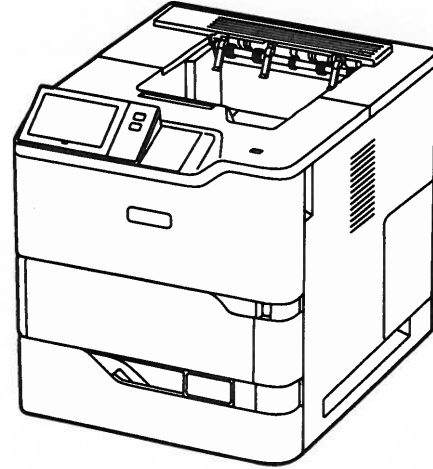

Xerox® VersaLink® B620 Printer

Configurable, connected, and highly capable.

The VersaLink® B620 Printer gives you the freedom to work where and how you want. Loaded with features designed to increase productivity, this highly configurable, cloud-connected workplace assistant delivers completely new capabilities that go far beyond the competition. You can count on the B620 to make your business more efficient.

PRINT, CLOUD

-  65 ppm Letter
61 ppm A4
-  Solutions
-  Cloud connectivity
-  1200 x 1200 dpi
-  Up to 3,850 pages
-  Optional: 3 additional paper trays