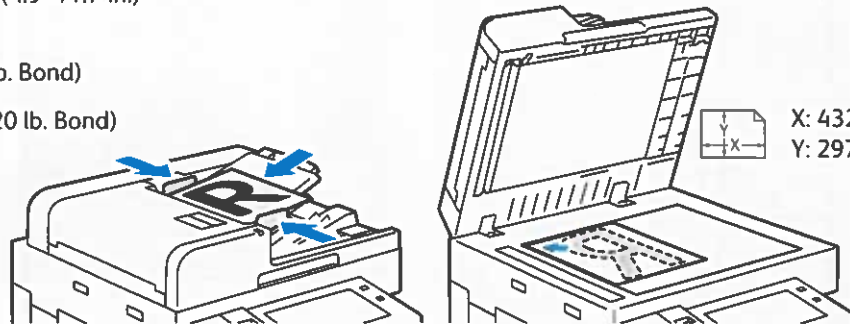

Xerox® AltaLink® C8230/C8235/C8245/C8255/C8270
Color Multifunction Printer

xerox™

Copying

For details, refer to the *User Guide*.

1

 X: 85–432 mm (3.3–17 in.)
Y: 125–297 mm (4.9–11.7 in.)

 38–128 g/m²
(26 lb. Text–34 lb. Bond)

 ≤130 (80 g/m², 20 lb. Bond)
C8270: ≤250

X: 432 mm (17 in.)
Y: 297 mm (11.7 in.)

Load the original documents.

2

Touch **Copy**, then and select the number of copies.

3

Select feature settings from the list, then touch **Start**.