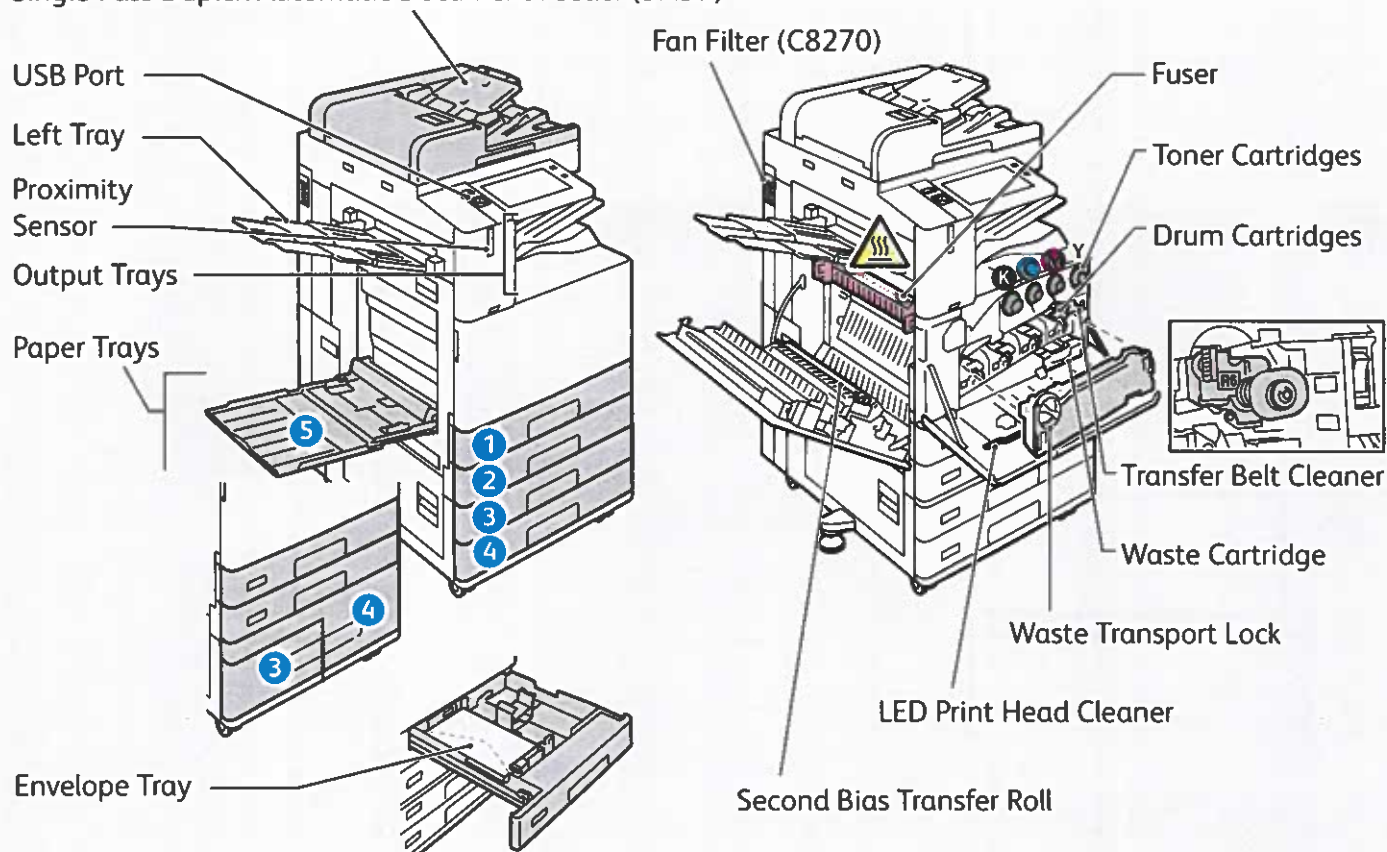

## Printer Tour

Optional accessories can be part of your printer setup. For details, refer to the *User Guide*.

### Single-Pass Duplex Automatic Document Feeder (DADF)

To restart the printer, on the control panel, press the **secondary power switch** (1).

For full printer power off, press the **secondary power switch** (1). Behind the front cover, press the **main power switch** (2).