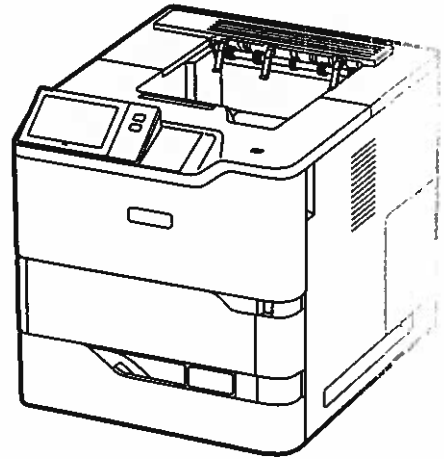

37569

Xerox® VersaLink® B620 Printer

Configurable, connected, and highly capable.

The VersaLink® B620 Printer gives you the freedom to work where and how you want. Loaded with features designed to increase productivity, this highly configurable, cloud-connected workplace assistant delivers completely new capabilities that go far beyond the competition. You can count on the B620 to make your business more efficient.

PRINT, CLOUD

-  65 ppm Letter
61 ppm A4
-  Solutions
-  Cloud connectivity
-  1200 x 1200 dpi
-  Up to 3,850 pages
-  Optional: 3 additional paper trays