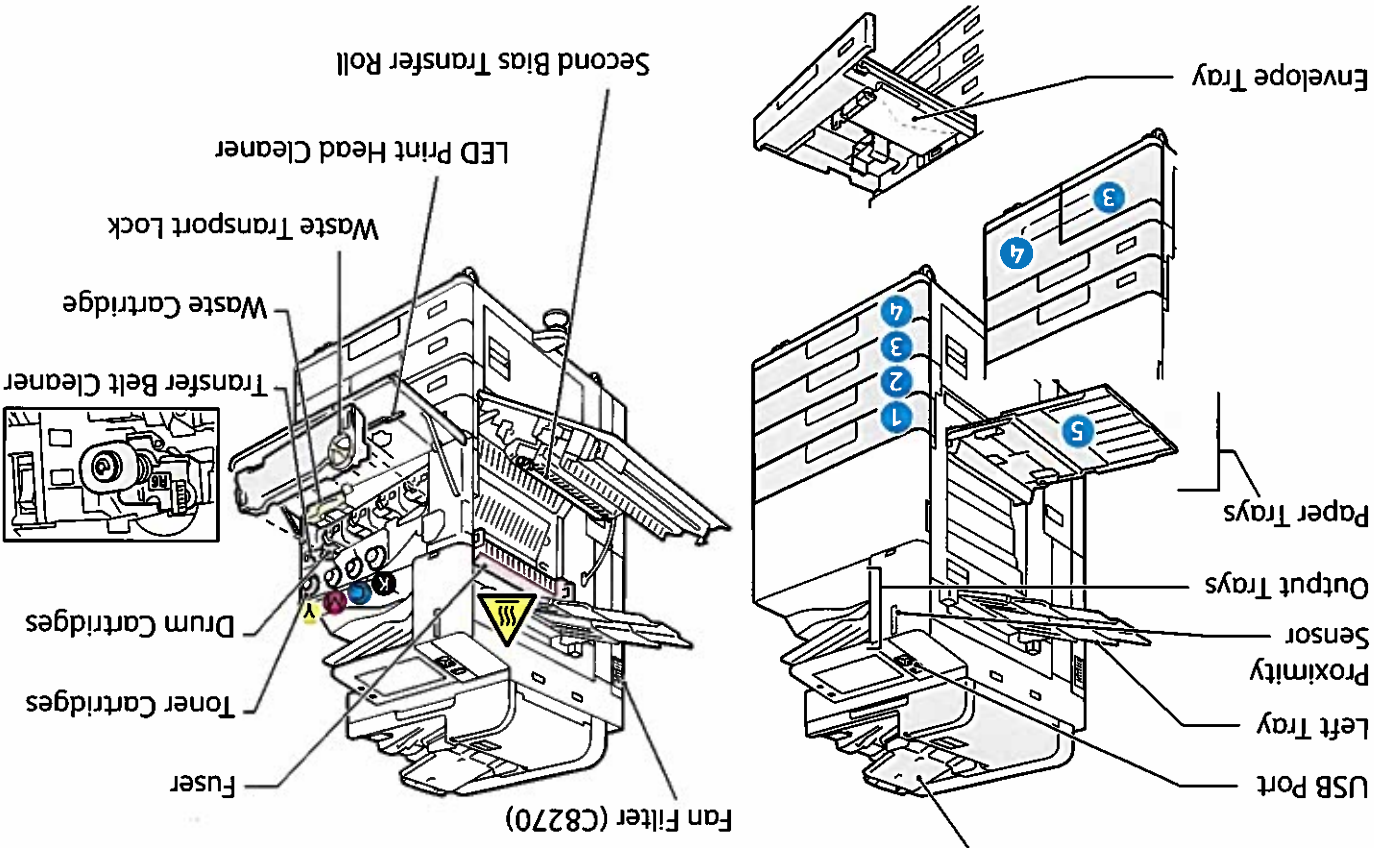

37575

Xerox® Altalink® C8230/C8235/C8245/C8255/C8270  
Color Multifunction Printer

## Printer Tour

Optional accessories can be part of your printer setup. For details, refer to the *User Guide*.

Single-Pass Duplex Automatic Document Feeder (DADF)

To restart the printer, on the control panel, press the secondary power switch (1).  
For full printer power off, press the secondary power switch (1). Behind the front cover, press the main power switch (2).  
To select sleep mode, press the secondary power switch (1). At the printer control panel touch screen, touch a selection.