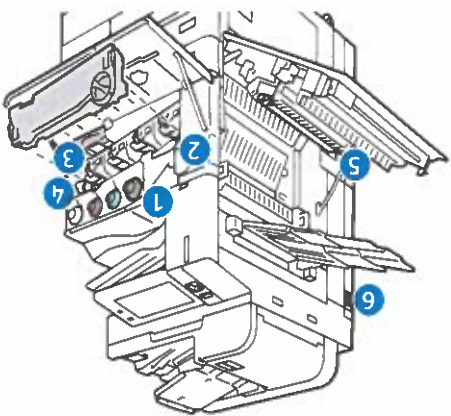

Cyan

Date Installed: Jan 1, 2021
Reorder: 006R01743
Estimated Pages Remaining: 16500
(Based upon this toner cartridge's average coverage: 3%)

Magenta

Date Installed: Apr 24, 2023
Reorder: 006R01744
Estimated Pages Remaining: 9500
(Based upon this toner cartridge's average coverage: 2%)

Yellow

Date Installed: Apr 19, 2023
Reorder: 006R01745
Estimated Pages Remaining: 500
(Based upon this toner cartridge's average coverage: 1%)

Routine Maintenance Items

2 Drum Cartridge

Black (R1)

Date Installed: Apr 10, 2023
Reorder: 013R00681
Estimated Pages Remaining: 174000
(Based on average printer job size: 1 Pages)

Cyan (R2)

Date Installed: Mar 10, 2023
Reorder: 013R00681
Estimated Pages Remaining: 144500
(Based on average printer job size: 1 Pages)

Magenta (R3)

Date Installed: Mar 10, 2023
Reorder: 013R00681
Estimated Pages Remaining: 144500
(Based on average printer job size: 1 Pages)

Yellow (R4)

Date Installed: Apr 8, 2021
Reorder: 013R00681
Estimated Pages Remaining: 7500
(Based on average printer job size: 1 Pages)

3 Waste Container

Date Installed: Feb 22, 2025
Reorder: 008R08101

OK

4 Transfer Belt Cleaner

Date Installed: Feb 22, 2025
Reorder: 001R00623
Estimated Pages Remaining: 51500

5 Second Bias Transfer Roller

Date Installed: Feb 22, 2025
Reorder: 008R08103
Estimated Pages Remaining: 251500

Consumables

1 Toner Cartridges

Black

Date Installed: Apr 17, 2023
Reorder: 006R01742
Estimated Pages Remaining: 15500
(Based upon this toner cartridge's average coverage: 4%)

Cyan

Date Installed: Jan 1, 2021
Reorder: 006R01743
Estimated Pages Remaining: 16500
(Based upon this toner cartridge's average coverage: 3%)

Magenta

Date Installed: Apr 24, 2023
Reorder: 006R01744
Estimated Pages Remaining: 9500
(Based upon this toner cartridge's average coverage: 2%)

Yellow

Date Installed: Apr 19, 2023
Reorder: 006R01745
Estimated Pages Remaining: 500
(Based upon this toner cartridge's average coverage: 1%)

Routine Maintenance Items

2 Drum Cartridge

Black (R1)

Date Installed: Apr 10, 2023
Reorder: 013R00681
Estimated Pages Remaining: 174000
(Based on average printer job size: 1 Pages)

Cyan (R2)

Date Installed: Mar 10, 2023
Reorder: 013R00681
Estimated Pages Remaining: 144500
(Based on average printer job size: 1 Pages)

Magenta (R3)

Date Installed: Mar 10, 2023
Reorder: 013R00681
Estimated Pages Remaining: 144500
(Based on average printer job size: 1 Pages)

Yellow (R4)

Date Installed: Apr 8, 2021
Reorder: 013R00681
Estimated Pages Remaining: 7500
(Based on average printer job size: 1 Pages)

3 Waste Container

Date Installed: Feb 22, 2025
Reorder: 008R08101

OK

4 Transfer Belt Cleaner

Date Installed: Feb 22, 2025
Reorder: 001R00623
Estimated Pages Remaining: 51500

5 Second Bias Transfer Roller

Date Installed: Feb 22, 2025
Reorder: 008R08103
Estimated Pages Remaining: 251500

37551