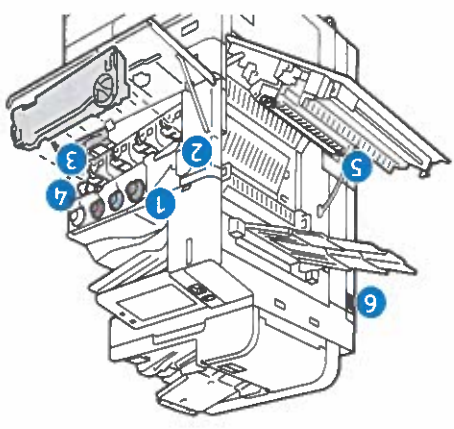

37550

Supplies Usage

Consumables

1 Toner Cartridges

Black

Date Installed: Apr 17, 2023
Reorder: 006R01742
Estimated Pages Remaining: 15500
(Based upon this toner cartridge's average coverage: 4%)

Life Remaining: 50%

Cyan

Date Installed: Jan 1, 2021
Reorder: 006R01743
Estimated Pages Remaining: 16500
(Based upon this toner cartridge's average coverage: 3%)

Life Remaining: 100%

Magenta

Date Installed: Apr 24, 2023
Reorder: 006R01744
Estimated Pages Remaining: 9500
(Based upon this toner cartridge's average coverage: 2%)

Life Remaining: 50%

Yellow

Date Installed: Apr 19, 2023
Reorder: 006R01745
Estimated Pages Remaining: 500
(Based upon this toner cartridge's average coverage: 1%)

Life Remaining: 10%

Routine Maintenance Items

2 Drum Cartridge

Black (R1)

Date Installed: Apr 10, 2023
Reorder: 013R00681
Estimated Pages Remaining: 174000
(Based on average printer job size: 1 Pages)

Life Remaining: 100%

Cyan (R2)

Date Installed: Mar 10, 2023
Reorder: 013R00681
Estimated Pages Remaining: 144500
(Based on average printer job size: 1 Pages)

Life Remaining: 100%

Magenta (R3)

Date Installed: Mar 10, 2023
Reorder: 013R00681
Estimated Pages Remaining: 144500
(Based on average printer job size: 1 Pages)

Life Remaining: 100%

Yellow (R4)

Date Installed: Apr 8, 2021
Reorder: 013R00681
Estimated Pages Remaining: 7500
(Based on average printer job size: 1 Pages)

Life Remaining: 0%

3 Waste Container

Date Installed: Feb 22, 2025
Reorder: 008R08101

OK

4 Transfer Belt Cleaner

Date Installed: Feb 22, 2025
Reorder: 001R00623
Estimated Pages Remaining: 51500

Life Remaining: 100%

5 Second Bias Transfer Roller

Date Installed: Feb 22, 2025
Reorder: 008R08103
Estimated Pages Remaining: 251500

Life Remaining: 100%

Supplies ordering information is located at www.xerox.com/office/supplies

Recycling information is located at: www.xerox.com/gwa

Printer Activation Date: Feb 22, 2025 12:50:19

Printed On: Mar 29, 2024 03:21 PM