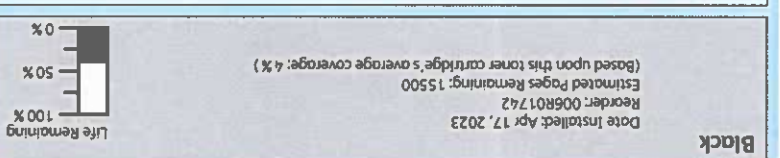

Supplies Usage

Consumables

1 Toner Cartridges

Black	Date Installed: Apr 17, 2023 Reorder: 006R01742 Estimated Pages Remaining: 15500 (Based upon this toner cartridge's average coverage: 4%)
Cyan	Date Installed: Jan 1, 2021 Reorder: 006R01743 Estimated Pages Remaining: 16500 (Based upon this toner cartridge's average coverage: 3%)
Magenta	Date Installed: Apr 24, 2023 Reorder: 006R01744 Estimated Pages Remaining: 9500 (Based upon this toner cartridge's average coverage: 2%)
Yellow	Date Installed: Apr 19, 2023 Reorder: 006R01745 Estimated Pages Remaining: 500 (Based upon this toner cartridge's average coverage: 1%)

Routine Maintenance Items

2 Drum Cartridge

Black (R1)	Date Installed: Apr 10, 2023 Reorder: 013R00681 Estimated Pages Remaining: 174000 (Based on average printer job size: 1 Pages)
Cyan (R2)	Date Installed: Mar 10, 2023 Reorder: 013R00681 Estimated Pages Remaining: 144500 (Based on average printer job size: 1 Pages)
Magenta (R3)	Date Installed: Mar 10, 2023 Reorder: 013R00681 Estimated Pages Remaining: 144500 (Based on average printer job size: 1 Pages)
Yellow (R4)	Date Installed: Apr 8, 2021 Reorder: 013R00681 Estimated Pages Remaining: 7500 (Based on average printer job size: 1 Pages)