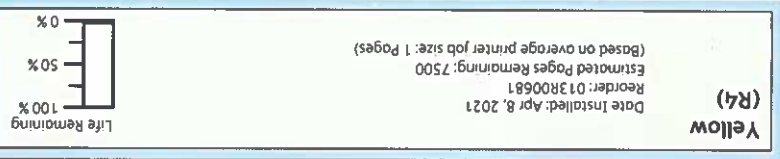

Supplies Usage

Consumables

1 Toner Cartridges

Black	Date Installed: Apr 17, 2023 Reorder: 006R01742 Estimated Pages Remaining: 15500 (Based upon this toner cartridge's average coverage: 4%)
Cyan	Date Installed: Jan 1, 2021 Reorder: 006R01743 Estimated Pages Remaining: 16500 (Based upon this toner cartridge's average coverage: 3%)
Magenta	Date Installed: Apr 24, 2023 Reorder: 006R01744 Estimated Pages Remaining: 9500 (Based upon this toner cartridge's average coverage: 2%)
Yellow	Date Installed: Apr 19, 2023 Reorder: 006R01745 Estimated Pages Remaining: 500 (Based upon this toner cartridge's average coverage: 1%)

Routine Maintenance Items

2 Drum Cartridge

Black (R1)	Date Installed: Apr 10, 2023 Reorder: 013R00681 Estimated Pages Remaining: 174000 (Based on average printer job size: 1 Pages)
Cyan (R2)	Date Installed: Mar 10, 2023 Reorder: 013R00681 Estimated Pages Remaining: 144500 (Based on average printer job size: 1 Pages)
Magenta (R3)	Date Installed: Mar 10, 2023 Reorder: 013R00681 Estimated Pages Remaining: 144500 (Based on average printer job size: 1 Pages)
Yellow (R4)	Date Installed: Apr 8, 2021 Reorder: 013R00681 Estimated Pages Remaining: 7500 (Based on average printer job size: 1 Pages)