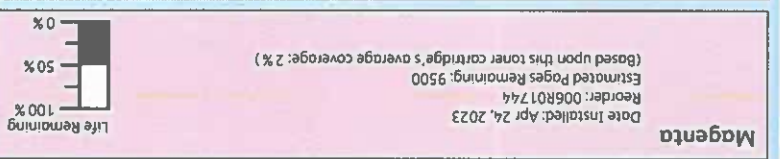

Supplies Usage

Consumables

1 Toner Cartridges

Black	Date Installed: Apr 17, 2023 Reorder: 006R01742 Estimated Pages Remaining: 15500 (Based upon this toner cartridge's average coverage: 4%)
Cyan	Date Installed: Jan 1, 2021 Reorder: 006R01743 Estimated Pages Remaining: 16500 (Based upon this toner cartridge's average coverage: 3%)
Magenta	Date Installed: Apr 24, 2023 Reorder: 006R01744 Estimated Pages Remaining: 9500 (Based upon this toner cartridge's average coverage: 2%)
Yellow	Date Installed: Apr 19, 2023 Reorder: 006R01745 Estimated Pages Remaining: 500 (Based upon this toner cartridge's average coverage: 1%)

Routine Maintenance Items

2 Drum Cartridge

Black (R1)	Date Installed: Apr 10, 2023 Reorder: 013R00681 Estimated Pages Remaining: 174000 (Based on average printer job size: 1 Pages)
Cyan (R2)	Date Installed: Mar 10, 2023 Reorder: 013R00681 Estimated Pages Remaining: 144500 (Based on average printer job size: 1 Pages)
Magenta (R3)	Date Installed: Mar 10, 2023 Reorder: 013R00681 Estimated Pages Remaining: 144500 (Based on average printer job size: 1 Pages)
Yellow (R4)	Date Installed: Apr 8, 2021 Reorder: 013R00681 Estimated Pages Remaining: 7500 (Based on average printer job size: 1 Pages)