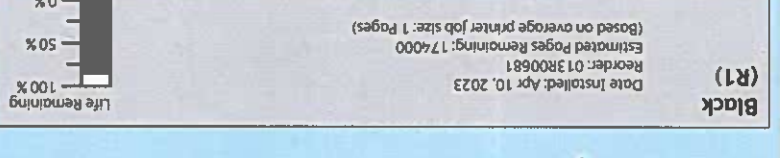

Supplies Usage

Consumables

1 Toner Cartridges

Black	Date Installed: Apr 17, 2023 Reorder: 006R01742 Estimated Pages Remaining: 15500 (Based upon this toner cartridge's average coverage: 4%)
Cyan	Date Installed: Jan 1, 2021 Reorder: 006R01743 Estimated Pages Remaining: 16500 (Based upon this toner cartridge's average coverage: 3%)
Magenta	Date Installed: Apr 24, 2023 Reorder: 006R01744 Estimated Pages Remaining: 9500 (Based upon this toner cartridge's average coverage: 2%)
Yellow	Date Installed: Apr 19, 2023 Reorder: 006R01745 Estimated Pages Remaining: 500 (Based upon this toner cartridge's average coverage: 1%)

Routine Maintenance Items

2 Drum Cartridge

Black (R1)	Date Installed: Apr 10, 2023 Reorder: 013R00681 Estimated Pages Remaining: 174000 (Based on average printer job size: 1 Pages)
Cyan (R2)	Date Installed: Mar 10, 2023 Reorder: 013R00681 Estimated Pages Remaining: 144500 (Based on average printer job size: 1 Pages)
Magenta (R3)	Date Installed: Mar 10, 2023 Reorder: 013R00681 Estimated Pages Remaining: 144500 (Based on average printer job size: 1 Pages)
Yellow (R4)	Date Installed: Apr 8, 2021 Reorder: 013R00681 Estimated Pages Remaining: 7500 (Based on average printer job size: 1 Pages)