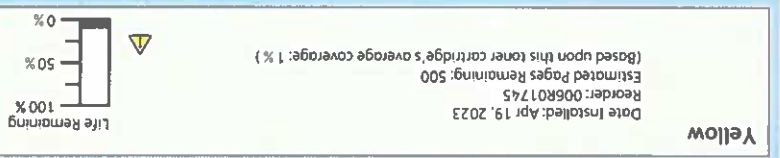

Supplies Usage

Consumables

1 Toner Cartridges

Black	Date Installed: Apr 17, 2023 Reorder: 006R01742 Estimated Pages Remaining: 15500 (Based upon this toner cartridge's average coverage: 4%)
Cyan	Date Installed: Jan 1, 2021 Reorder: 006R01743 Estimated Pages Remaining: 16500 (Based upon this toner cartridge's average coverage: 3%)
Magenta	Date Installed: Apr 24, 2023 Reorder: 006R01744 Estimated Pages Remaining: 9500 (Based upon this toner cartridge's average coverage: 2%)
Yellow	Date Installed: Apr 19, 2023 Reorder: 006R01745 Estimated Pages Remaining: 500 (Based upon this toner cartridge's average coverage: 1%)

Routine Maintenance Items

2 Drum Cartridge

Black (R1)	Date Installed: Apr 10, 2023 Reorder: 013R00681 Estimated Pages Remaining: 174000 (Based on average printer job size: 1 Pages)
Cyan (R2)	Date Installed: Mar 10, 2023 Reorder: 013R00681 Estimated Pages Remaining: 144500 (Based on average printer job size: 1 Pages)
Magenta (R3)	Date Installed: Mar 10, 2023 Reorder: 013R00681 Estimated Pages Remaining: 144500 (Based on average printer job size: 1 Pages)
Yellow (R4)	Date Installed: Apr 8, 2021 Reorder: 013R00681 Estimated Pages Remaining: 7500 (Based on average printer job size: 1 Pages)