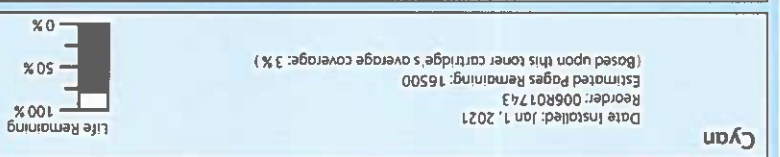

Supplies Usage

Consumables

1 Toner Cartridges

Black	Date Installed: Apr 17, 2023 Reorder: 006R01742 Estimated Pages Remaining: 15500 (Based upon this toner cartridge's average coverage: 4%)
Cyan	Date Installed: Jan 1, 2021 Reorder: 006R01743 Estimated Pages Remaining: 16500 (Based upon this toner cartridge's average coverage: 3%)
Magenta	Date Installed: Apr 24, 2023 Reorder: 006R01744 Estimated Pages Remaining: 9500 (Based upon this toner cartridge's average coverage: 2%)
Yellow	Date Installed: Apr 19, 2023 Reorder: 006R01745 Estimated Pages Remaining: 500 (Based upon this toner cartridge's average coverage: 1%)

Routine Maintenance Items

2 Drum Cartridge

Black (R1)	Date Installed: Apr 10, 2023 Reorder: 013R00681 Estimated Pages Remaining: 174000 (Based on average printer job size: 1 Pages)
Cyan (R2)	Date Installed: Mar 10, 2023 Reorder: 013R00681 Estimated Pages Remaining: 144500 (Based on average printer job size: 1 Pages)
Magenta (R3)	Date Installed: Mar 10, 2023 Reorder: 013R00681 Estimated Pages Remaining: 144500 (Based on average printer job size: 1 Pages)
Yellow (R4)	Date Installed: Apr 8, 2021 Reorder: 013R00681 Estimated Pages Remaining: 7500 (Based on average printer job size: 1 Pages)