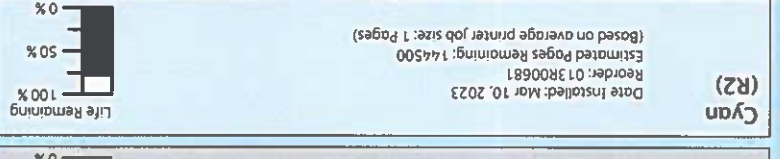

Supplies Usage

Consumables

1 Toner Cartridges

Black	Date Installed: Apr 17, 2023 Reorder: 006R01742 Estimated Pages Remaining: 15500 (Based upon this toner cartridge's average coverage: 4%)
Cyan	Date Installed: Jan 1, 2021 Reorder: 006R01743 Estimated Pages Remaining: 16500 (Based upon this toner cartridge's average coverage: 3%)
Magenta	Date Installed: Apr 24, 2023 Reorder: 006R01744 Estimated Pages Remaining: 9500 (Based upon this toner cartridge's average coverage: 2%)
Yellow	Date Installed: Apr 19, 2023 Reorder: 006R01745 Estimated Pages Remaining: 500 (Based upon this toner cartridge's average coverage: 1%)

Routine Maintenance Items

2 Drum Cartridge

Black (R1)	Date Installed: Apr 10, 2023 Reorder: 013R00681 Estimated Pages Remaining: 174000 (Based on average printer job size: 1 Pages)
Cyan (R2)	Date Installed: Mar 10, 2023 Reorder: 013R00681 Estimated Pages Remaining: 144500 (Based on average printer job size: 1 Pages)
Magenta (R3)	Date Installed: Mar 10, 2023 Reorder: 013R00681 Estimated Pages Remaining: 144500 (Based on average printer job size: 1 Pages)
Yellow (R4)	Date Installed: Apr 8, 2021 Reorder: 013R00681 Estimated Pages Remaining: 7500 (Based on average printer job size: 1 Pages)