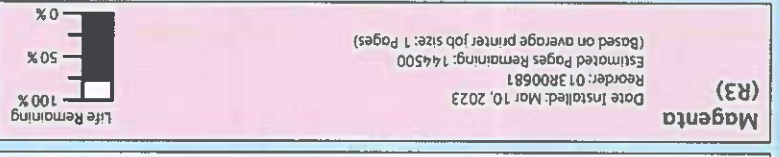

Supplies Usage

Consumables

1 Toner Cartridges

Black	Date Installed: Apr 17, 2023 Reorder: 006R01742 Estimated Pages Remaining: 15500 (Based upon this toner cartridge's average coverage: 4%)
Cyan	Date Installed: Jan 1, 2021 Reorder: 006R01743 Estimated Pages Remaining: 16500 (Based upon this toner cartridge's average coverage: 3%)
Magenta	Date Installed: Apr 24, 2023 Reorder: 006R01744 Estimated Pages Remaining: 9500 (Based upon this toner cartridge's average coverage: 2%)
Yellow	Date Installed: Apr 19, 2023 Reorder: 006R01745 Estimated Pages Remaining: 500 (Based upon this toner cartridge's average coverage: 1%)

Routine Maintenance Items

2 Drum Cartridge

Black (R1)	Date Installed: Apr 10, 2023 Reorder: 013R00681 Estimated Pages Remaining: 174000 (Based on average printer job size: 1 Pages)
Cyan (R2)	Date Installed: Mar 10, 2023 Reorder: 013R00681 Estimated Pages Remaining: 144500 (Based on average printer job size: 1 Pages)
Magenta (R3)	Date Installed: Mar 10, 2023 Reorder: 013R00681 Estimated Pages Remaining: 144500 (Based on average printer job size: 1 Pages)
Yellow (R4)	Date Installed: Apr 8, 2021 Reorder: 013R00681 Estimated Pages Remaining: 7500 (Based on average printer job size: 1 Pages)