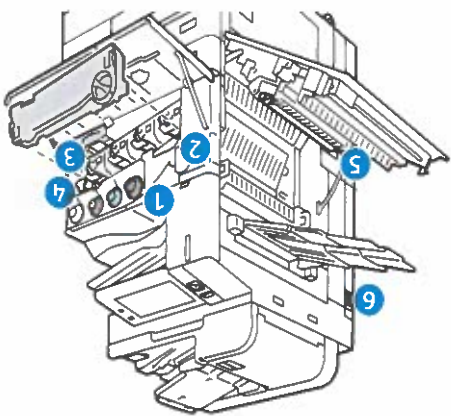

Supplies Usage

Consumables

1 Toner Cartridges

Black	Date Installed: Apr 17, 2023 Reorder: 006R01742 Estimated Pages Remaining: 15500 (Based upon this toner cartridge's average coverage: 4%)
Cyan	Date Installed: Jan 1, 2021 Reorder: 006R01743 Estimated Pages Remaining: 16500 (Based upon this toner cartridge's average coverage: 3%)
Magenta	Date Installed: Apr 24, 2023 Reorder: 006R01744 Estimated Pages Remaining: 9500 (Based upon this toner cartridge's average coverage: 2%)
Yellow	Date Installed: Apr 19, 2023 Reorder: 006R01745 Estimated Pages Remaining: 500 (Based upon this toner cartridge's average coverage: 1%)

Routine Maintenance Items

2 Drum Cartridge

Black (R1)	Date Installed: Apr 10, 2023 Reorder: 013R00681 Estimated Pages Remaining: 174000 (Based on average printer job size: 1 Pages)
Cyan (R2)	Date Installed: Mar 10, 2023 Reorder: 013R00681 Estimated Pages Remaining: 144500 (Based on average printer job size: 1 Pages)
Magenta (R3)	Date Installed: Mar 10, 2023 Reorder: 013R00681 Estimated Pages Remaining: 144500 (Based on average printer job size: 1 Pages)
Yellow (R4)	Date Installed: Apr 8, 2021 Reorder: 013R00681 Estimated Pages Remaining: 7500 (Based on average printer job size: 1 Pages)

3 Waste Container

Date Installed: Feb 22, 2025
Reorder: 008R08101
OK

4 Transfer Belt Cleaner

Date Installed: Feb 22, 2025
Reorder: 001R00623
Estimated Pages Remaining: 51500

5 Second Bias Transfer Roller

Date Installed: Feb 22, 2025
Reorder: 008R08103
Estimated Pages Remaining: 251500

327543