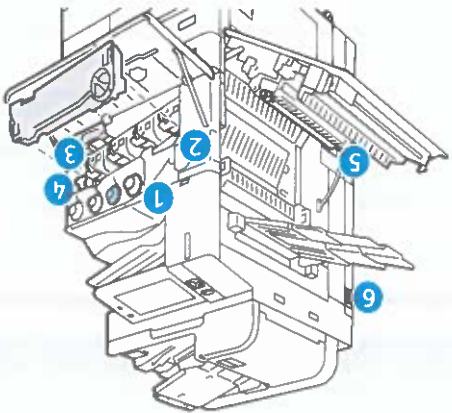

Date Installed: Unknown
 Reorder: 008R08103
 Estimated Pages Remaining: 337000

Life Remaining: 100%, 50%, 0%

6 Fan Filter

Date Installed: Unknown
 Reorder: 008R08104
 Estimated Pages Remaining: 500000

Life Remaining: 100%, 50%, 0%