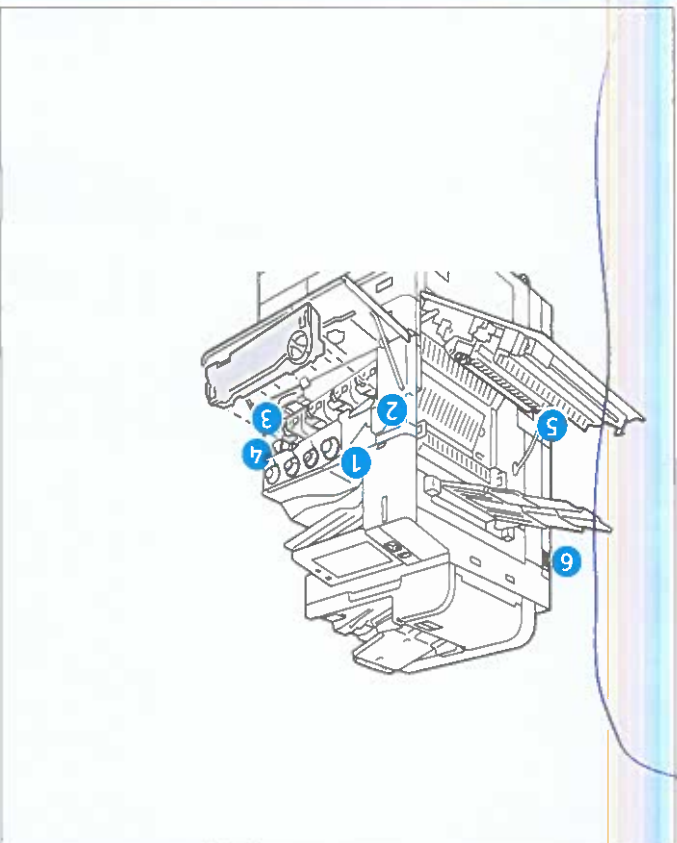

1 Toner Cartridges

Black

Date Installed: May 4, 2023
Reorder: 006R01742
Estimated Pages Remaining: 28000
(Based upon this toner cartridge's average coverage: 7%)

Life Remaining: 100%
50%
0%

Cyan

Date Installed: Mar 27, 2023
Reorder: 006R01743
Estimated Pages Remaining: 2000
(Based upon this toner cartridge's average coverage: 9%)

Life Remaining: 100%
50%
0%

Magenta

Date Installed: Dec 29, 2023
Reorder: 006R01744
Estimated Pages Remaining: 21000
(Based upon this toner cartridge's average coverage: 4%)

Life Remaining: 100%
50%
0%

Yellow

Date Installed: Dec 29, 2023
Reorder: 006R01745
Estimated Pages Remaining: 21000
(Based upon this toner cartridge's average coverage: 4%)

Life Remaining: 100%
50%
0%

Routine Maintenance Items

2 Drum Cartridge

Black (R1)

Date Installed: May 20, 2022
Reorder: 013R00681
Estimated Pages Remaining: 0
(Based on average printer job size: 1 Pages)

Life Remaining: 100%
50%
0%

Cyan (R2)

Date Installed: Sep 19, 2022
Reorder: 013R00681
Estimated Pages Remaining: 66000
(Based on average printer job size: 1 Pages)

Life Remaining: 100%
50%
0%

Magenta (R3)

Date Installed: Sep 19, 2022
Reorder: 013R00681
Estimated Pages Remaining: 66000
(Based on average printer job size: 1 Pages)

Life Remaining: 100%
50%
0%

Yellow (R4)

Date Installed: Apr 30, 2021
Reorder: 013R00681
Estimated Pages Remaining: 92500
(Based on average printer job size: 1 Pages)

Life Remaining: 100%
50%
0%

3 Waste Container

Date Installed: Jan 18, 2024
Reorder: 008R08102

OK

4 Transfer Belt Cleaner

Date Installed: Feb 6, 2024
Reorder: 001R00623
Estimated Pages Remaining: 200000000

Life Remaining: 100%
50%
0%

5 Second Bias Transfer Roller

Date Installed: Feb 6, 2024
Reorder: 008R08103
Estimated Pages Remaining: 200000000

Life Remaining: 100%
50%
0%

6 Fan Filter

Date Installed: Feb 6, 2024
Reorder: 008R08104
Estimated Pages Remaining: 200000000

Life Remaining: 100%
50%
0%