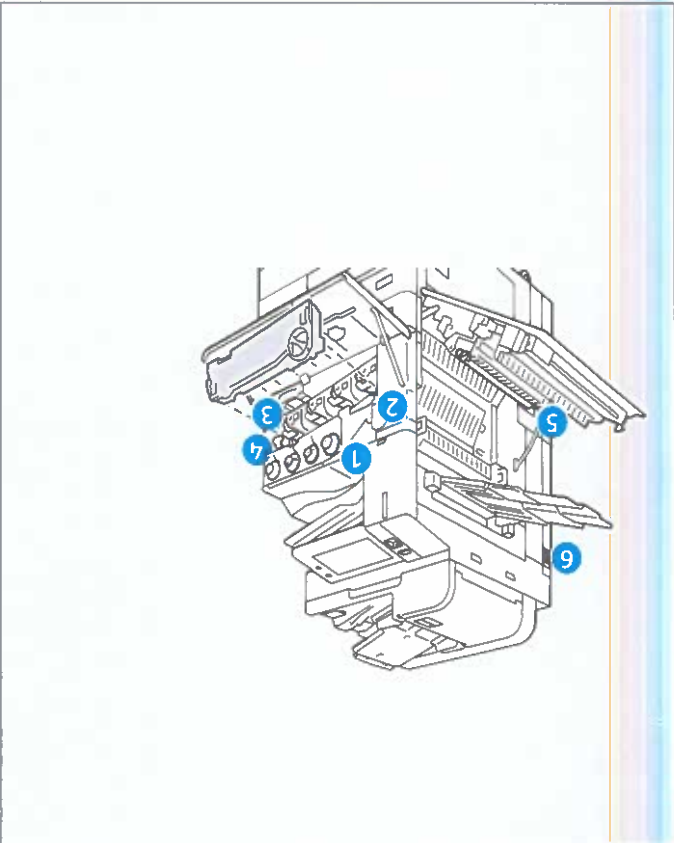

Supplies Usage

Consumables

1 Toner Cartridges

Black	Date Installed: May 4, 2023 Reorder: 006R01 742 Estimated Pages Remaining: 28000 (Based upon this toner cartridge's average coverage: 7%)
Cyan	Date Installed: Mar 27, 2023 Reorder: 006R01 743 Estimated Pages Remaining: 2000 (Based upon this toner cartridge's average coverage: 9%)
Magenta	Date Installed: Dec 29, 2023 Reorder: 006R01 744 Estimated Pages Remaining: 21000 (Based upon this toner cartridge's average coverage: 4%)
Yellow	Date Installed: Dec 29, 2023 Reorder: 006R01 745 Estimated Pages Remaining: 21000 (Based upon this toner cartridge's average coverage: 4%)

Routine Maintenance Items

2 Drum Cartridge

Black (R1)	Date Installed: May 20, 2022 Reorder: 013R00681 Estimated Pages Remaining: 0 (Based on average printer job size: 1 Pages)
Cyan (R2)	Date Installed: Sep 19, 2022 Reorder: 013R00681 Estimated Pages Remaining: 66000 (Based on average printer job size: 1 Pages)
Magenta (R3)	Date Installed: Sep 19, 2022 Reorder: 013R00681 Estimated Pages Remaining: 66000 (Based on average printer job size: 1 Pages)
Yellow (R4)	Date Installed: Apr 30, 2021 Reorder: 013R00681 Estimated Pages Remaining: 92500 (Based on average printer job size: 1 Pages)

3 Waste Container

Date Installed: Jan 18, 2024
Reorder: 008R08102

OK

4 Transfer Belt Cleaner

Date Installed: Feb 6, 2024
Reorder: 001R00623
Estimated Pages Remaining: 200000000

5 Second Bias Transfer Roller

Date Installed: Feb 6, 2024
Reorder: 008R08103
Estimated Pages Remaining: 200000000

6 Fan Filter

Date Installed: Feb 6, 2024
Reorder: 008R08104
Estimated Pages Remaining: 200000000

Supplies ordering information is located at www.xerox.com/office/supplies

Recycling information is located at: www.xerox.com/gwa

Printer Activation Date: Jan 18, 2024 04:57:56

Printed On: Feb 21, 2024 04:40 PM

37552

XEROX