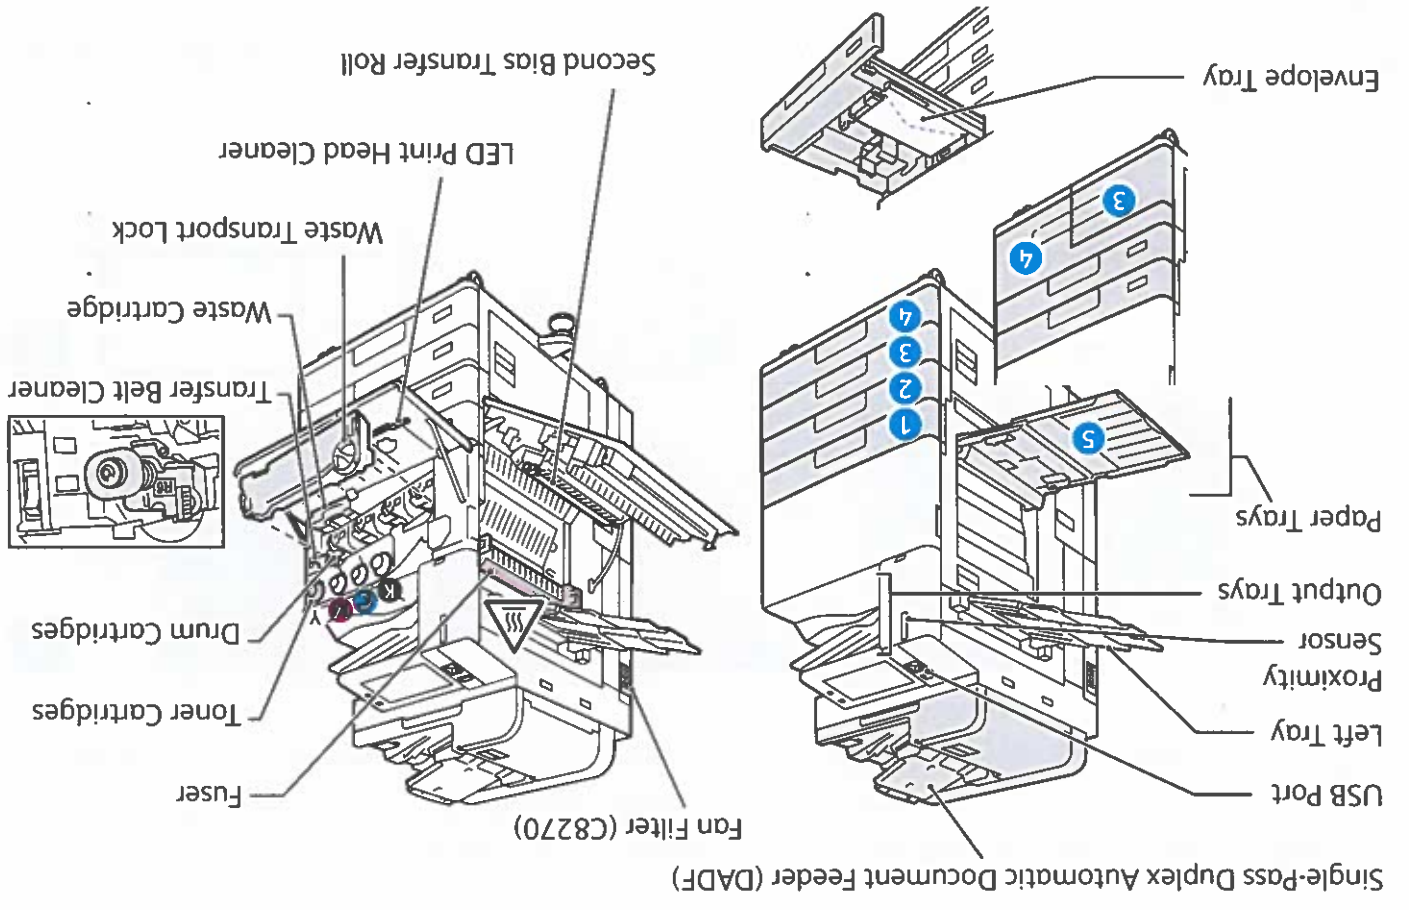

Printer Tour

Optional accessories can be part of your printer setup. For details, refer to the *User Guide*.

3tstg

To restart the printer, on the control panel, press the **secondary power switch (1)**.

For full printer power off, press the **secondary power switch (1)**. Behind the front cover, press the **main power switch (2)**.

To select sleep mode, press the **secondary power switch (1)**. At the printer control panel touch screen, touch a selection.