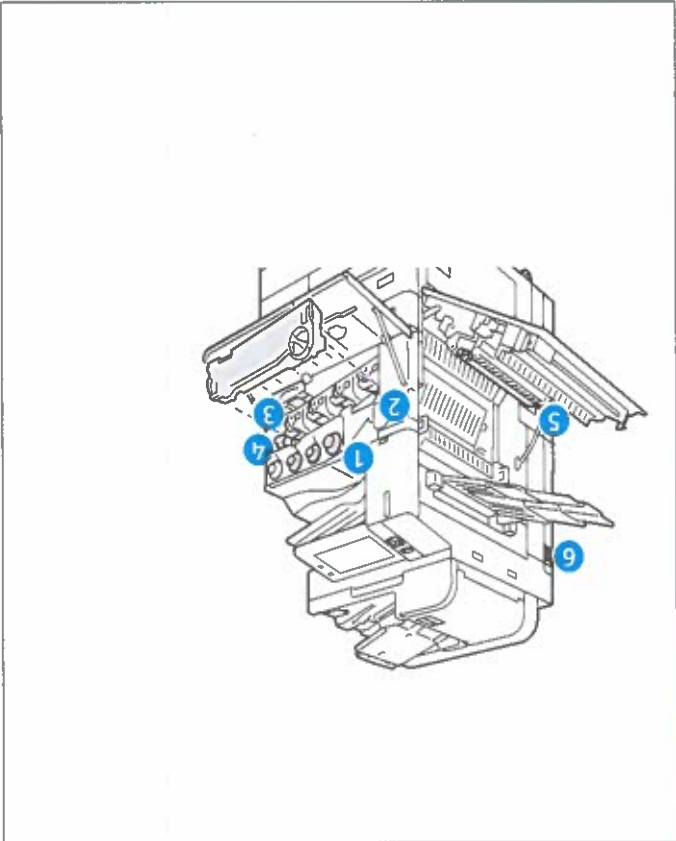

37542

Supplies Usage

Supplies ordering information is located at www.xerox.com/office/supplies

Consumables

1 Toner Cartridges

Black (R1)

Date Installed: May 4, 2023
 Reorder: 006R01742
 Estimated Pages Remaining: 28000
 (Based upon this toner cartridge's average coverage: 7%)